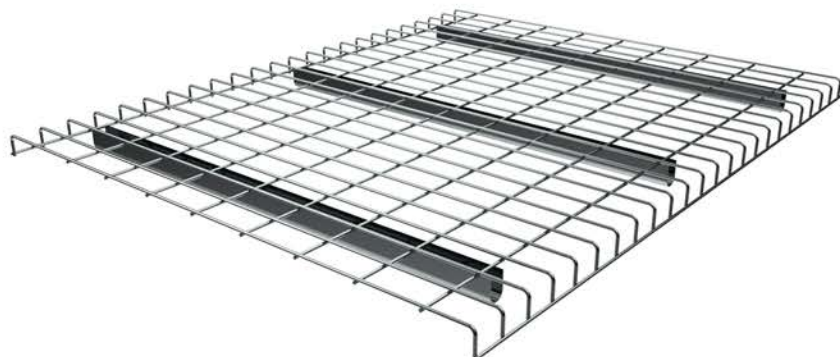

# WIRE DECK

# WIRE DECK

Husky Rack & Wire is the only pallet rack manufacturer that also manufactures wire deck. This means your rack and deck arrive on one truck, saving you freight costs and providing an efficient installation opportunity.

## Wire Decks

DXL	Capacity	Model	Lbs
36 x 46	3250	3646A3	18.28
36 x 52	3250	3652A3	20.09
36 x 58	3900	3658A4	23.83
42 x 46	2610	4246A3	21.44
42 x 52	2610	4252A3	23.11
42 x 58	3150	4258A4	27.48
48 x 46	2100	4846A3	24.61
48 x 52	2100	4852A3	26.57
48 x 58	2630	4858A4	31.61

Additional sizes available

- US-Made, 6 - gauge galvanized wire
- 2" x 4" wire pattern
- 14 gauge galvanized steel channels
- Easy, drop-in installation for step beams
- Approved in facilities with sprinkler systems
- Meets fire and safety regulations